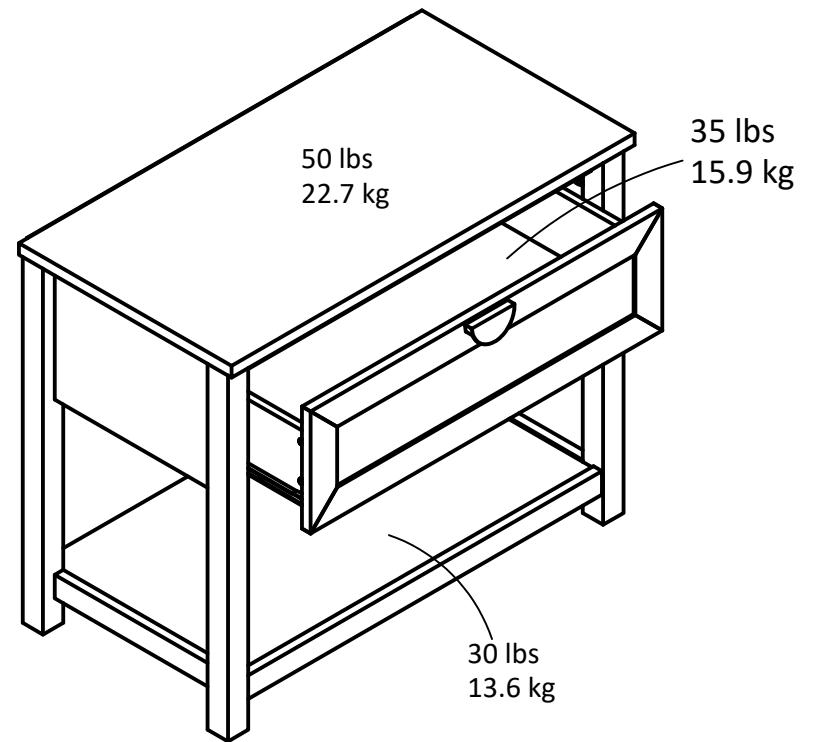

3195

Shelf Storage dimensions:

26.14 in. (66.4cm) W
11.42 in. (29.0 cm) H
14.41 in. (36.6 cm) D
2.50 cubic feet

Interior Drawer dimensions:

24.09 in. (61.2 cm) W
4.04 in. (10.25 cm) H
12.97 in. (32.95 cm) D
0.73 cubic feet

Overall Product Size:

Wood Breakdown: 94%
Total storage: 3.23 cubic feet

29.69"W x 15.67"D x 24.37"H
75.4cm W x 39.8cm D x 61.9cm H

Maximum Weight Capacities
Unit Weight: 38 lbs. (17.2 kg)