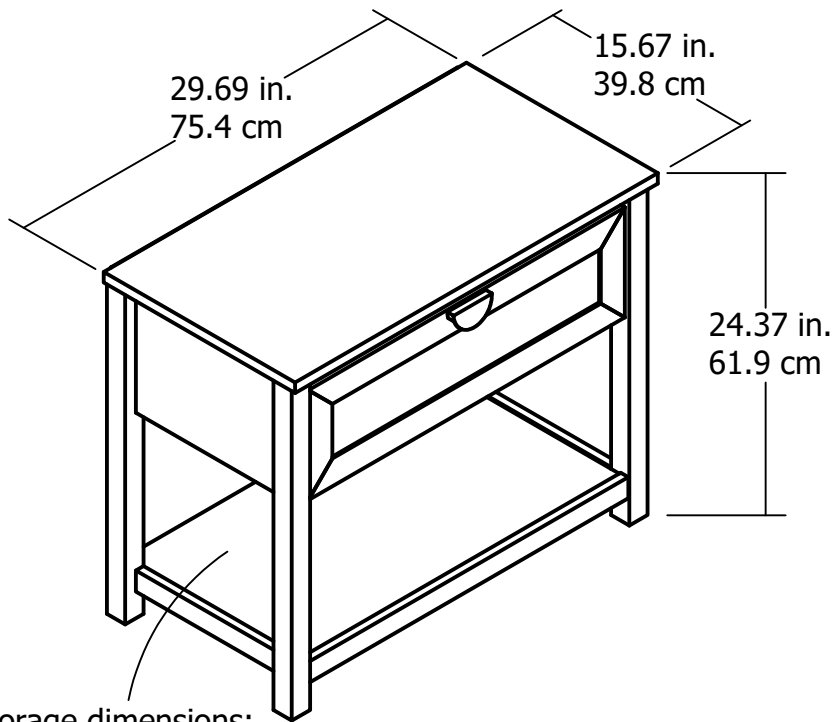

3195

Shelf Storage dimensions:

26.14 in. (66.4cm) W
11.42 in. (29.0 cm) H
14.41 in. (36.6 cm) D
2.50 cubic feet

Interior Drawer dimensions:

24.09 in. (61.2 cm) W
4.04 in. (10.25 cm) H
12.97 in. (32.95 cm) D
0.73 cubic feet

Overall Product Size:

Wood Breakdown: 94%
Total storage: 3.23 cubic feet

29.69"W x 15.67"D x 24.37"H
75.4cm W x 39.8cm D x 61.9cm H

Maximum Weight Capacities
Unit Weight: 38 lbs. (17.2 kg)